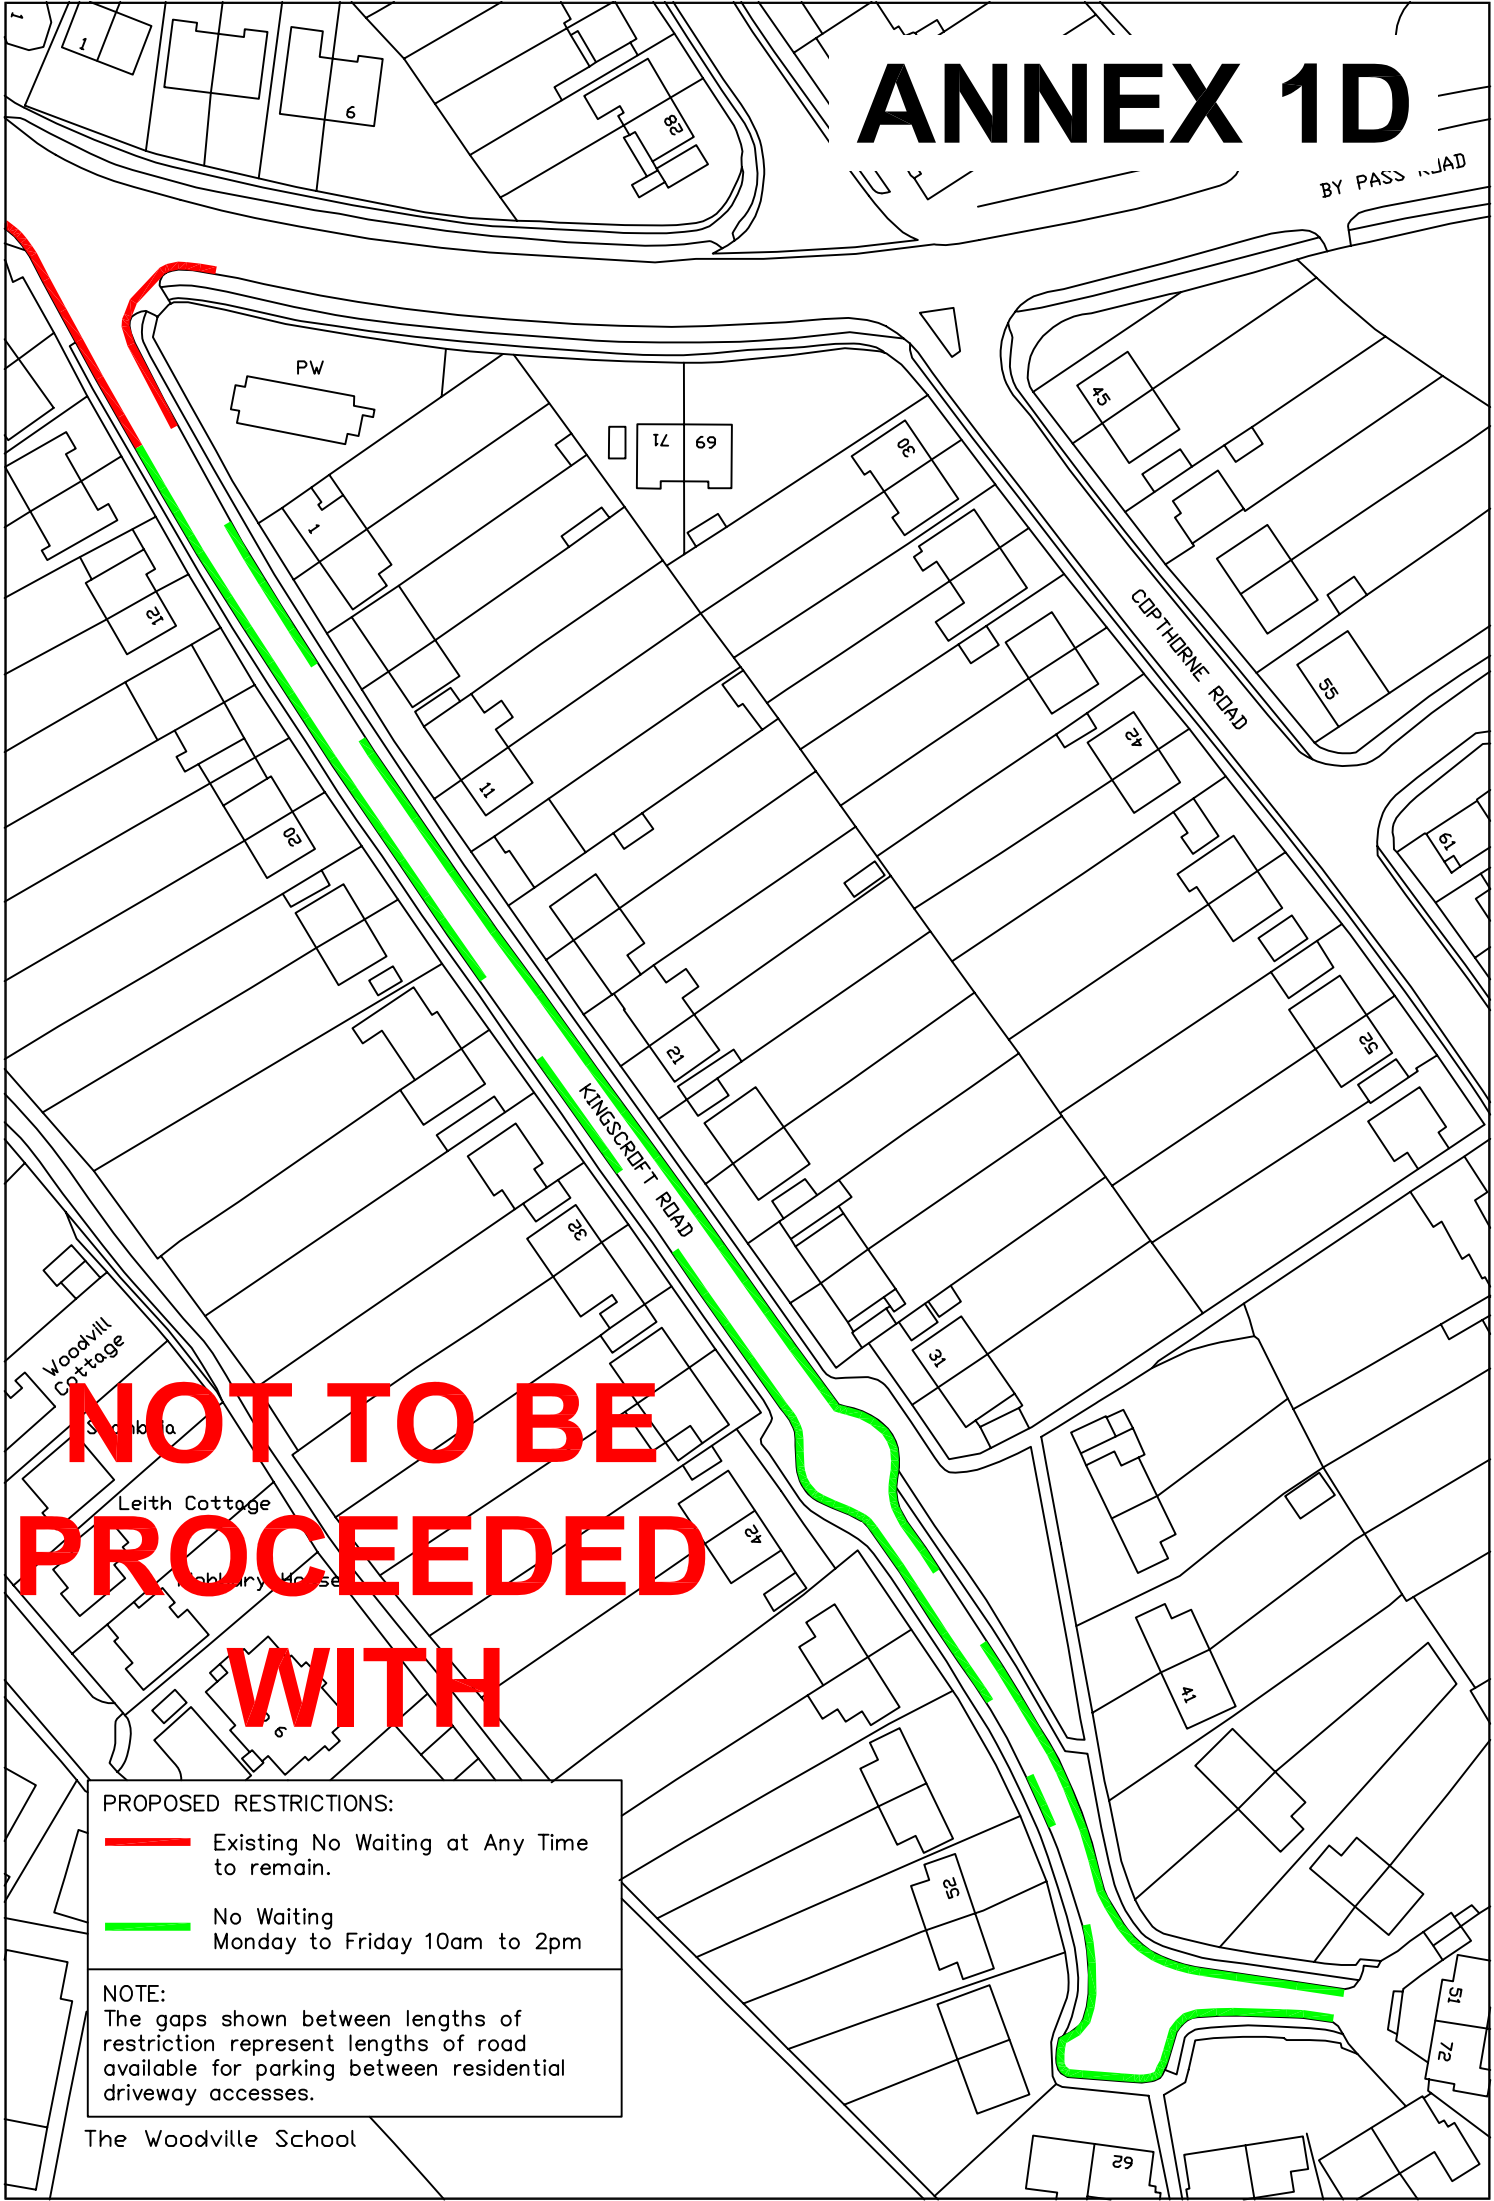

ANNEX 1D

BY PASS ROAD

**NOT TO BE
PROCEEDED
WITH**

PROPOSED RESTRICTIONS:
— Existing No Waiting at Any Time to remain.
— No Waiting Monday to Friday 10am to 2pm

NOTE:
The gaps shown between lengths of restriction represent lengths of road available for parking between residential driveway accesses.